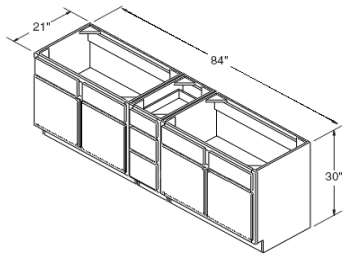

ITEM

Vanity 14

Qty Cabinet list

2 VSB3621

1 VDB1221