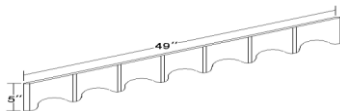

Wild Cherry

Back Panel 4' X 8' 1/8 thick

ITEM
BP4896

Dishwasher End Panel w/3" stile 34 1/2" High 24" Deep

ITEM
PEPR335

Can be used for Left or Right application

End Panel 96" High 24" Deep with 1 1/2" stile

ITEM
PREPRP1.596

Can be used for Left or Right application

Scalloped and Straight Valance 5" High, 49" Wide

ITEM
V549ST
V549SC

Toe Kick 96" Long, 1/8" thick

ITEM
Toe Kick

Wild Cherry

Fillers 3" & 6" Wide