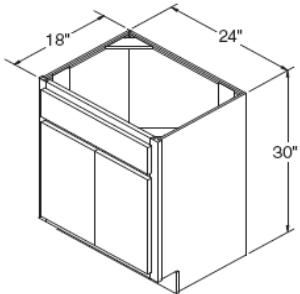

Wild Cherry

Vanity Sink Base 30" High 16" Deep

ITEM

VSB1816

N/A

Vanity Sink Base 30" High 18" Deep

VSB1816

N/A

All Wild Cherry cabinets have butt doors, no center mull

Vanity Sink Bases 30" High 21" Deep

ITEM

VSB2421

VSB3021

VSB3621

All Wild Cherry cabinets have butt doors, no center mull

Vanity Sink Base 30" High 21" Deep