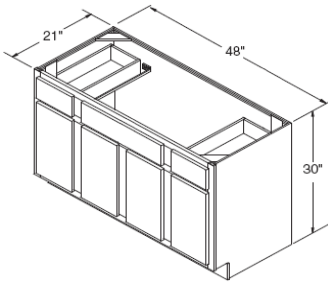

Wild Cherry

Vanity Sink Base 30" High 21"Deep

ITEM
VSB4821