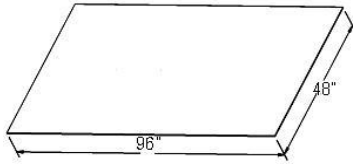

Wild Cherry

Back Panel 4' X 8' 1/8 thick

ITEM
BP4896

Dishwasher End Panel w/3" stile 34 1/2" High 24" Deep

ITEM
PEPR335

Can be used for Left or Right application

End Panel 96" High 24" Deep with 1 1/2" stile