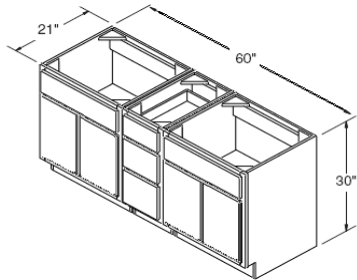

ITEM

Vanity 10

Qty Cabinet list

2 VSB2421

1 VDB1221