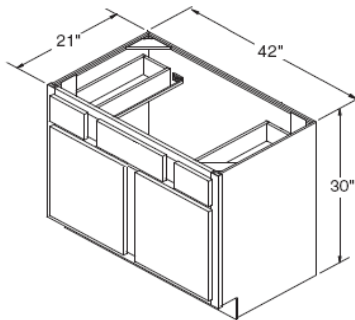

All Wild Cherry cabinets have butt doors, no center mull

Vanity Sink Bases 30" High 21" Deep

ITEM

VSB2421

VSB3021

VSB3621

All Wild Cherry cabinets have butt doors, no center mull

Vanity Sink Base 30" High 21" Deep