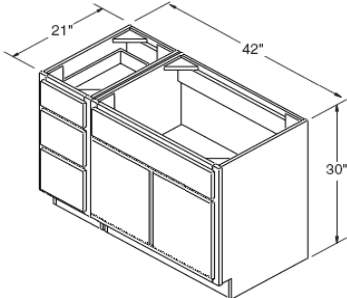

Wild Cherry

ITEM

Vanity 3

Qty Cabinet list
1 VSB3021
1 VDB1221