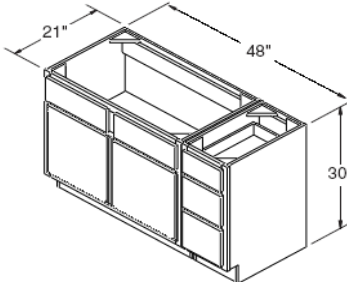

ITEM

Vanity 5

Qty Cabinet list
1 VSB3621
1 VDB1221