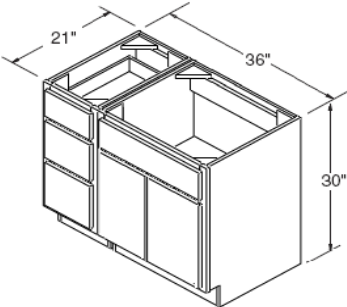

ITEM

VSB4221

Wild Cherry

Vanity Sink Base 30" High 21"Deep

ITEM
VSB4821

Vanity Drawer Base 30" High 21"Deep

ITEM
VDB1221

Vanity Cabinets Combination