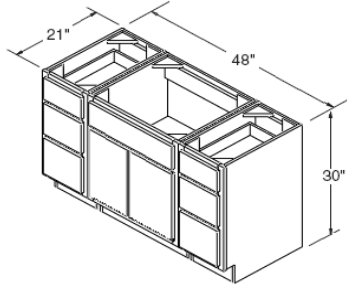

Wild Cherry

ITEM

Vanity 7

Qty Cabinet list

1 VSB2421

2 VDB1221