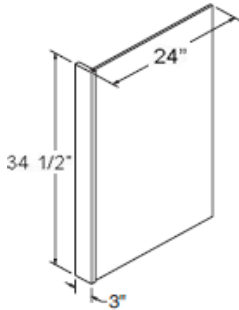

Wild Cherry

Back Panel 4' X 8' 1/8 thick

ITEM
BP4896

Dishwasher End Panel w/3" stile 34 1/2" High 24" Deep

ITEM
PEPR335

Can be used for Left or Right application

End Panel 96" High 24" Deep with 1 1/2" stile