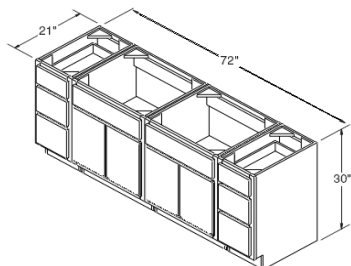

ITEM

Vanity 11

Qty Cabinet list

2 VSB2421

2 VDB122