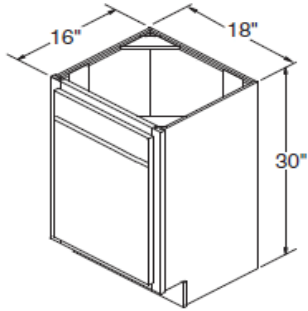

Wild Cherry

Vanity Sink Base 30" High 16" Deep

ITEM

VSB1816

N/A

Vanity Sink Base 30" High 18" Deep

VSB1816

N/A

All Wild Cherry cabinets have butt doors, no center mull

Vanity Sink Bases 30" High 21" Deep

ITEM

VSB2421

VSB3021

VSB3621

All Wild Cherry cabinets have butt doors, no center mull

Vanity Sink Base 30" High 21" Deep