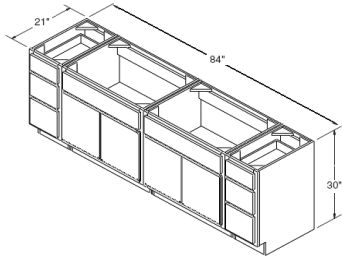

Wild Cherry

ITEM

Vanity 12

Qty Cabinet list

2 VSB3021

2 VDB1221