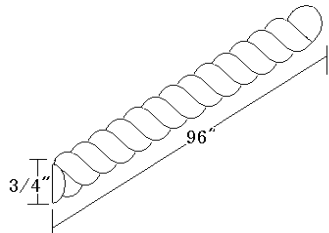

Rope Molding 96" Long