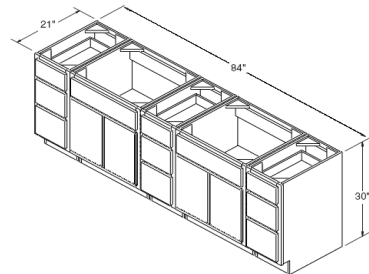

ITEM

Vanity 15

Qty Cabinet list

2 VSB2421

3 VDB1221