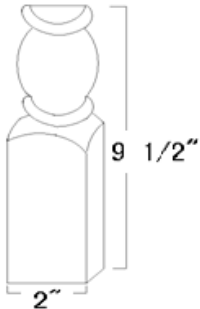

Wild Cherry

Split Turning