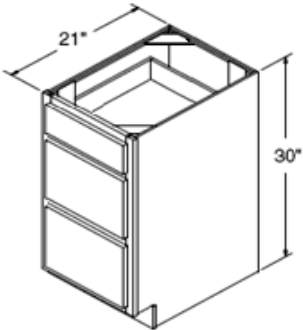

All Wild Cherry cabinets have butt doors, no center mull

Vanity Sink Bases 30" High 21" Deep

ITEM

VSB2421

VSB3021

VSB3621

All Wild Cherry cabinets have butt doors, no center mull

Vanity Sink Base 30" High 21" Deep

ITEM

VSB4221

Wild Cherry

Vanity Sink Base 30" High 21"Deep

ITEM
VSB4821

Vanity Drawer Base 30" High 21"Deep

ITEM
VDB1221

Vanity Cabinets Combination