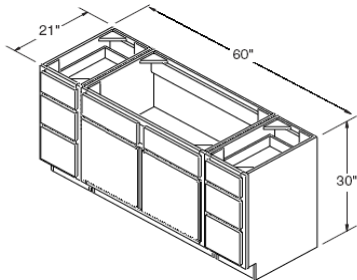

ITEM

Vanity 9

Qty Cabinet list

1 VSB3621

2 VDB1221