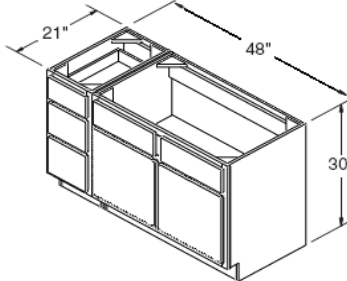

ITEM

Vanity 6

Qty Cabinet list
1 VSB3621
1 VDB122