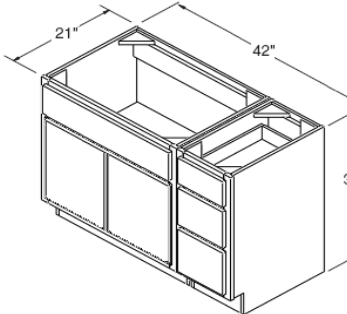

ITEM

Vanity 4

Qty Cabinet list
1 VSB3021
1 VDB1221