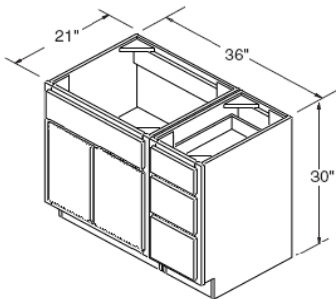

ITEM
Vanity 2

Qty Cabinet list
1 VSB2421
1 VDB1221