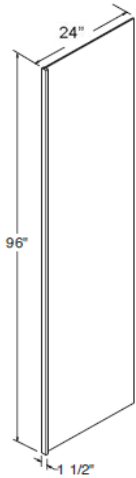

Wild Cherry

Back Panel 4' X 8' 1/8 thick

ITEM
BP4896

Dishwasher End Panel w/3" stile 34 1/2" High 24" Deep

ITEM
PEPR335

Can be used for Left or Right application

End Panel 96" High 24" Deep with 1 1/2" stile

ITEM
PREPRP1.596

Can be used for Left or Right application

Scalloped and Straight Valance 5" High, 49" Wide

ITEM
V549ST
V549SC

Toe Kick 96" Long, 1/8" thick

ITEM
Toe Kick

Wild Cherry

Fillers 3" & 6" Wide