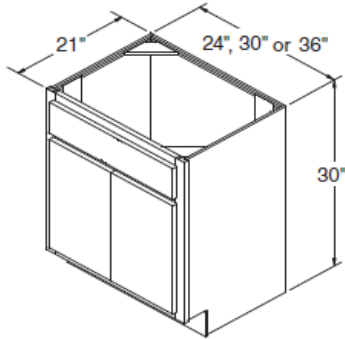

Wild Cherry

Vanity Sink Base 30" High 16" Deep

ITEM

VSB1816

N/A

Vanity Sink Base 30" High 18" Deep

VSB1816

N/A

All Wild Cherry cabinets have butt doors, no center mull

Vanity Sink Bases 30" High 21" Deep

ITEM

VSB2421

VSB3021

VSB3621

All Wild Cherry cabinets have butt doors, no center mull

Vanity Sink Base 30" High 21" Deep