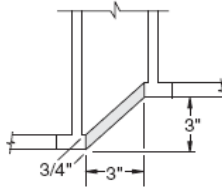

ITEM

F531

Top view :

Scribe 1/4" X 3/4" X 96"

ITEM

MSW8

Cove Molding 3/4" X 3/4" X 96"

ITEM