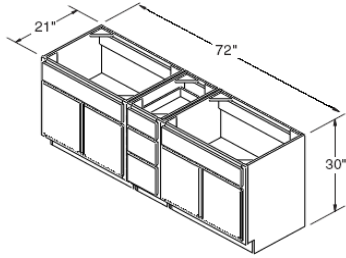

ITEM

Vanity 13

Qty Cabinet list

2 VSB3021

1 VDB1221