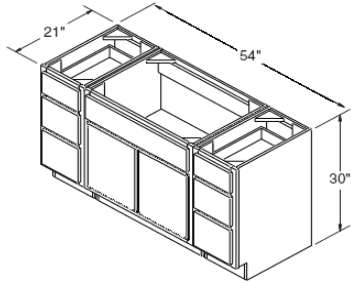

ITEM

Vanity 8

Qty Cabinet list

1 VSB3021

2 VDB1221