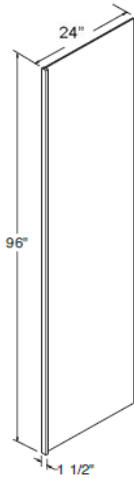

Vanity 15

Qty Cabinet list

2 VSB2421

3 VDB1221

Roma

Back Panel 4' X 8' 1/8 thick

ITEM
BP4896

Dishwasher End Panel w/3" stile 34 1/2" High 24" Deep

ITEM
PEPR335

Can be used for Left or Right application

End Panel 96" High 24" Deep with 1 1/2" stile

ITEM
PREPRP1.596

Can be used for Left or Right application

Scalloped and Straight Valance 5" High, 49" Wide