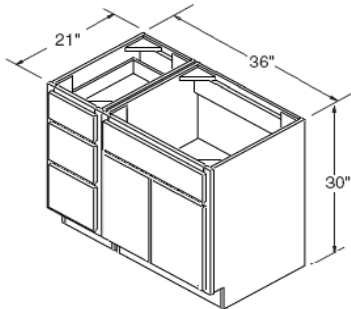

ITEM

VSB4821

Vanity Drawer Base 30" High 21" Deep

ITEM

VDB1221

Vanity Cabinets Combination

ITEM

Vanity 1