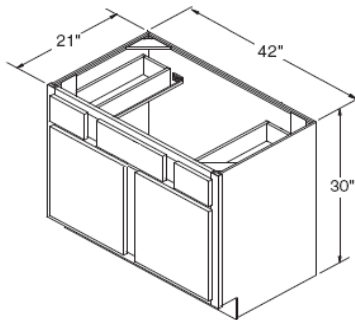

Vanity Sink Base 30" High 21" Deep