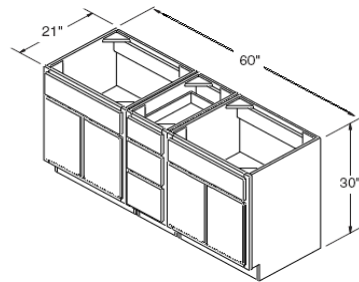

ITEM

Vanity 10

Qty Cabinet list

2 VSB2421

1 VDB1221