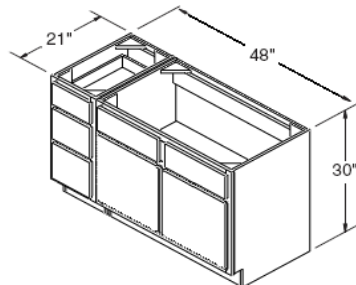

ITEM

Vanity 6

Qty Cabinet list

1 VSB3621

1 VDB122