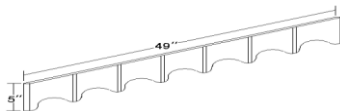

ITEM
PEPR335

Can be used for Left or Right application

End Panel 96" High 24" Deep with 1 1/2" stile

ITEM
PREPRP1.596

Can be used for Left or Right application

Scalloped and Straight Valance 5" High, 49" Wide