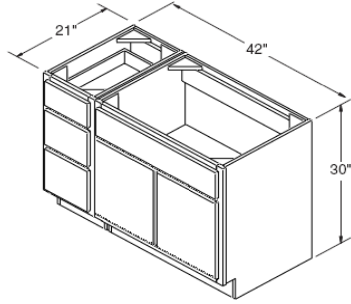

Roma

ITEM

Vanity 3

Qty Cabinet list

1 VSB3021

1 VDB1221