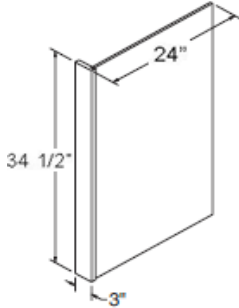

Vanity 15

Qty Cabinet list

2 VSB2421

3 VDB1221

Roma

Back Panel 4' X 8' 1/8 thick

ITEM
BP4896

Dishwasher End Panel w/3" stile 34 1/2" High 24" Deep

ITEM
PEPR335

Can be used for Left or Right application

End Panel 96" High 24" Deep with 1 1/2" stile

ITEM
PREPRP1.596

Can be used for Left or Right application

Scalloped and Straight Valance 5" High, 49" Wide