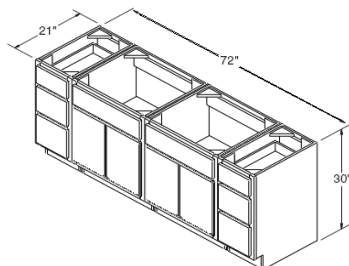

ITEM

Vanity 11

Qty Cabinet list

2 VSB2421

2 VDB122