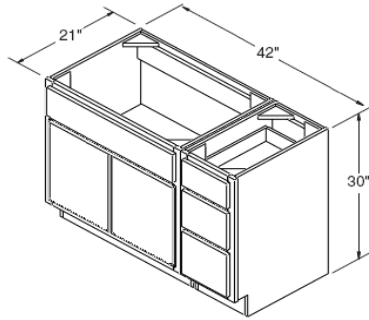

ITEM

Vanity 4

Qty Cabinet list

1 VSB3021

1 VDB1221