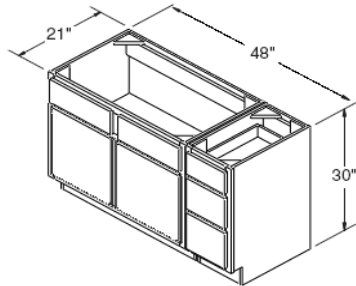

ITEM

Vanity 5

Qty Cabinet list

1 VSB3621

1 VDB1221