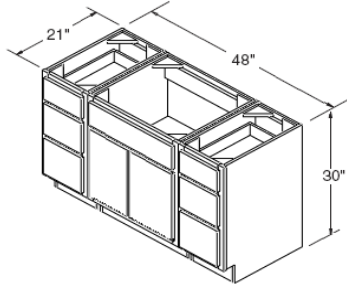

Roma

ITEM

Vanity 7

Qty Cabinet list

1 VSB2421

2 VDB1221