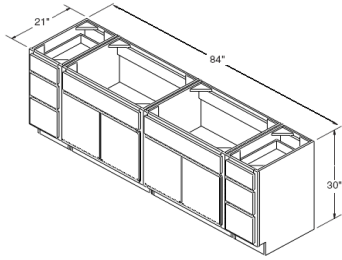

Roma

ITEM

Vanity 12

Qty Cabinet list

2 VSB3021

2 VDB1221