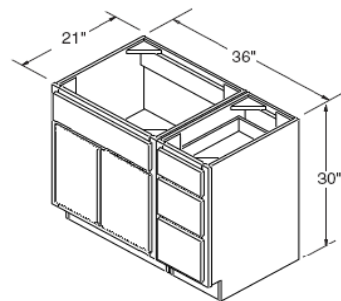

ITEM

Vanity 2

Qty Cabinet list

1 VSB2421

1 VDB1221