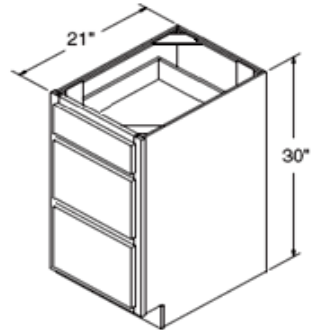

ITEM

VSB4821

Vanity Drawer Base 30" High 21" Deep

ITEM

VDB1221

Vanity Cabinets Combination

ITEM

Vanity 1