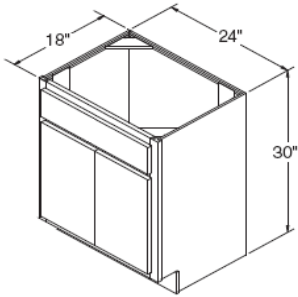

Roma

Vanity Sink Base 30" High 16" Deep

ITEM

VSB1816

Vanity Sink Base 30" High 18" Deep

VSB1816

Vanity Sink Bases 30" High 21" Deep

ITEM