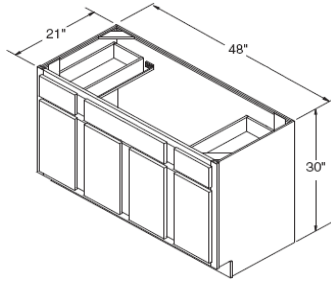

Roma

Vanity Sink Base 30" High 21" Deep

ITEM

VSB4821