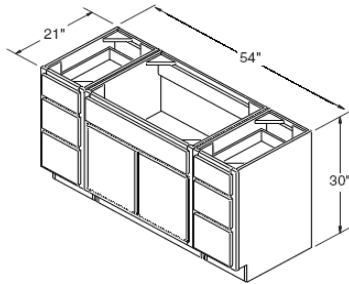

ITEM

Vanity 8

Qty Cabinet list

1 VSB3021

2 VDB1221