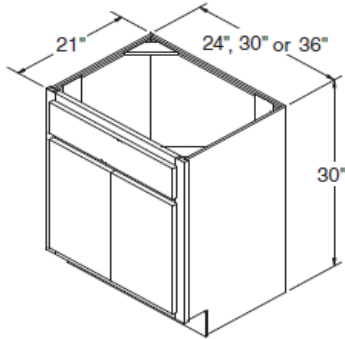

Roma

Vanity Sink Base 30" High 16" Deep

ITEM

VSB1816

Vanity Sink Base 30" High 18" Deep

VSB1816

Vanity Sink Bases 30" High 21" Deep

ITEM