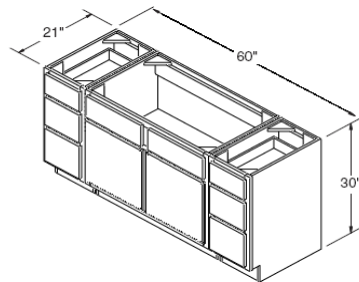

ITEM

Vanity 9

Qty Cabinet list

1 VSB3621

2 VDB1221