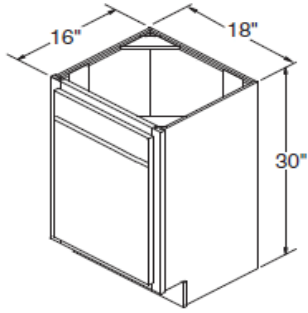

Roma

Vanity Sink Base 30" High 16" Deep

ITEM

VSB1816

Vanity Sink Base 30" High 18" Deep

VSB1816

Vanity Sink Bases 30" High 21" Deep

ITEM