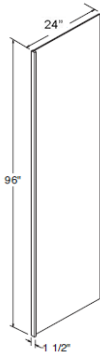

2 Doors - 2 Drawers on Top

False Front Drawer in Center

Vanity 3 Drawer Base Full Height

ITEM

SVB1221 12"W x 21"D x 30"H

SVB1521 15"W x 21"D x 30"H

SVB1821 18"W x 21"D x 30"H

ITEM

ITEM

SVB1221 48"W x 34-1/2"H x 1/4"T (1 side finished)

Mediterranean Rope

\$112.50

ITEM

FBP489614(1) 48"W x 96"H x 1/4"T

Back Panel 4' X 8' 1/8 thick

1 side finished - Vertical grain

Dishwasher End Panel w/3" stile 34 1/2" High 24" Deep

ITEM

DWR33412-SOLID

24"W x 34-1/2"H 3"W Stile

Can be used for Left or Right application

Refrigerator End Panel

ITEM

REP2484 24"W x 84"H

REP2496 24"W x 96"H

REP2484(3)-SOLID 24"W x 84"H 3"W Stile

REP2496(3)-SOLID 24"W x 96"H 3"W Stile

Can be used for Left or Right application

Milano Rope

Country Valance

ITEM

CTVAL36 Country Valance - 36"