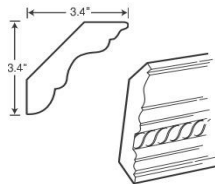

ITEM

SC1-3	3/4" W x 96" L x 1/4" T - 1 side bull nose	NA
SC1-3-6'	3/4" W x 72" L x 1/4" T - 1 side bull nose	

Outside Corner Molding

ITEM

SC5	3/4" W 3/4" W x 96" L x 1/4" T	NA
SC5-6'	3/4" W 3/4" W x 72" L x 1/4" T	

Milano Rope

Inside Corner Molding

ITEM

SC4 3/4"W 3/4"W x 96"L x 5/32"T NA

SC4-6' 3/4"W 3/4"W x 72"L x 5/32"T

Base Molding

ITEM

BM4-1/2" Base Molding - 4-1/2"H x 5/8"T x 96"L NA

Crown Molding

ITEM

CM96E-4 Crown Molding - 96"L x 4"H NA

Crown Molding

ITEM

CM96 96"L x 2-1/2"H - SOLID

Crown Molding

ITEM

CM96C-4 96"L x 4"H (w/ Rope insert)

Crown Molding

ITEM

CM96D-4 96"L x 4"H - (w/ Dentil insert) NA

Plate Rail Molding

ITEM

GR48 Plate Rail Molding - 48"L x 2-1/8"H

Milano Rope