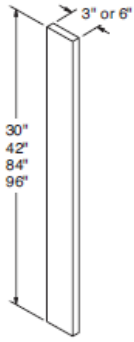

2 Doors - 2 Drawers on Top

False Front Drawer in Center

Vanity 3 Drawer Base Full Height

ITEM

SVB1221 12"W x 21"D x 30"H

SVB1521 15"W x 21"D x 30"H

SVB1821 18"W x 21"D x 30"H

ITEM

Base Filler

ITEM

BF3-SOLID 3/4 Base Filler Wall Filler - 3" x 30" x 3/4"T - SOLID

BF6-SOLID 3/4 Base Filler Wall Filler - 3" x 36" x 3/4"T - SOLID

Milano Rope

Fillers 3" & 6" Wide

ITEM

WF3-SOLID 3/4	Wall Filler - 3" x 30" x 3/4" T - SOLID
WF336-SOLID 3/4	Wall Filler - 3" x 36" x 3/4" T - SOLID
WF342-SOLID 3/4	Wall Filler - 3" x 42" x 3/4" T - SOLID
WF6-SOLID 3/4	Wall Filler - 6" x 30" x 3/4" T - SOLID
WF642-SOLID 3/4	Wall Filler - 6" x 42" x 3/4" T - SOLID
WF384-SOLID 3/4	Wall Filler - 3" x 84" x 3/4" T - SOLID
WF396-SOLID 3/4	Wall Filler - 3" x 96" x 3/4" T - SOLID
WF696-SOLID 3/4	Wall Filler - 6" x 96" x 3/4" T - SOLID

Light Rail Molding

ITEM

LRM8	96" L x 1-1/2" W x 1" T
------	-------------------------

Traditional Light Rail Molding

ITEM

TLRM8	96" L x 2-1/4" W x 1-1/2" T
-------	-----------------------------

Scribe Molding

ITEM

SC1-3	3/4" W x 96" L x 1/4" T - 1 side bull nose	NA
SC1-3-6'	3/4" W x 72" L x 1/4" T - 1 side bull nose	

Outside Corner Molding

ITEM

SC5	3/4" W 3/4" W x 96" L x 1/4" T	NA
SC5-6'	3/4" W 3/4" W x 72" L x 1/4" T	