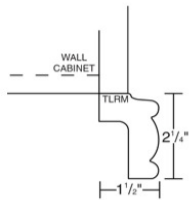

Traditional Light Rail Molding

ITEM

TLRM8	96" L x 2-1/4" W x 1-1/2" T