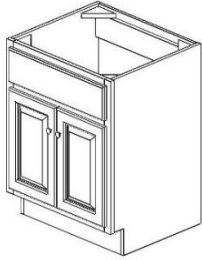

Milano Rope

Vanity Sink Base Full Height

ITEM

S2421 Vanity Sink Base 24"W x 21"D x 30"H

S3021 Vanity Sink Base 30"W x 21"D x 30"H

S3621 Vanity Sink Base 36"W x 21"D x 30"H

Full Back Panel

ITEM

S2421-34-1/2 24"W x 21"D x 34-1/2"H - 2 Doors

S3021-34-1/2 30"W x 21"D x 34-1/2"H - 2 Doors

S3621-34-1/2 36"W x 21"D x 34-1/2"H - 2 Doors

Full Back Panel

Vanity Combo

Vanity 3 Drawer Base

ITEM

SVSB4221BD Vanity Combo 42"W x 21"D x 30"H

2 Doors - 2 Drawers on Top

False Front Drawer in Center

Vanity 3 Drawer Base Full Height

ITEM

SVB1221 12"W x 21"D x 30"H

SVB1521 15"W x 21"D x 30"H

SVB1821 18"W x 21"D x 30"H

ITEM