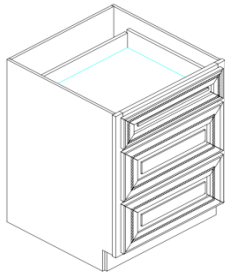

Milano Rope

Vanity Sink Base Full Height

ITEM

S2421 Vanity Sink Base 24"W x 21"D x 30"H

S3021 Vanity Sink Base 30"W x 21"D x 30"H

S3621 Vanity Sink Base 36"W x 21"D x 30"H

Full Back Panel

ITEM

S2421-34-1/2 24"W x 21"D x 34-1/2"H - 2 Doors

S3021-34-1/2 30"W x 21"D x 34-1/2"H - 2 Doors

S3621-34-1/2 36"W x 21"D x 34-1/2"H - 2 Doors

Full Back Panel

Vanity Combo

Vanity 3 Drawer Base

ITEM

SVSB4221BD Vanity Combo 42"W x 21"D x 30"H

2 Doors - 2 Drawers on Top

False Front Drawer in Center

Vanity 3 Drawer Base Full Height

ITEM

SVB1221 12"W x 21"D x 30"H

SVB1521 15"W x 21"D x 30"H

SVB1821 18"W x 21"D x 30"H

ITEM

SVB1221-34-1/2 12"W x 21"D x 34-1/2"H

SVB1521-34-1/2 15"W x 21"D x 30"H

SVB1821-34-1/2 18"W x 21"D x 30"H

Milano Rope

Single Desk Cabinet Drawer

ITEM

SVB1221 30"W x 21"D x 7"H

Bead Board Panel