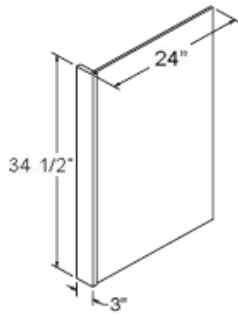

2 Doors - 2 Drawers on Top

False Front Drawer in Center

Vanity 3 Drawer Base Full Height

ITEM

SVB1221 12"W x 21"D x 30"H

SVB1521 15"W x 21"D x 30"H

SVB1821 18"W x 21"D x 30"H

ITEM

SVB1221-34-1/2 12"W x 21"D x 34-1/2"H

SVB1521-34-1/2 15"W x 21"D x 30"H

SVB1821-34-1/2 18"W x 21"D x 30"H

Milano Rope

Single Desk Cabinet Drawer

ITEM

SVB1221 30"W x 21"D x 7"H

Bead Board Panel

ITEM

SVB1221 48"W x 34-1/2"H x 1/4"T (1 side finished)

Mediterranean Rope

\$112.50

ITEM

FBP489614(1) 48"W x 96"H x 1/4"T

Back Panel 4' X 8' 1/8 thick

1 side finished - Vertical grain

Dishwasher End Panel w/3" stile 34 1/2" High 24" Deep

ITEM

DWR33412-SOLID

24"W x 34-1/2"H 3"W Stile

Can be used for Left or Right application

Refrigerator End Panel

ITEM

REP2484 24"W x 84"H