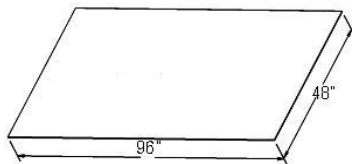

2 Doors - 2 Drawers on Top

False Front Drawer in Center

Vanity 3 Drawer Base Full Height

ITEM

SVB1221 12"W x 21"D x 30"H

SVB1521 15"W x 21"D x 30"H

SVB1821 18"W x 21"D x 30"H

ITEM

SVB1221-34-1/2 12"W x 21"D x 34-1/2"H

SVB1521-34-1/2 15"W x 21"D x 30"H

SVB1821-34-1/2 18"W x 21"D x 30"H

Milano Rope

Single Desk Cabinet Drawer

ITEM

SVB1221 30"W x 21"D x 7"H

Bead Board Panel

ITEM

SVB1221 48"W x 34-1/2"H x 1/4"T (1 side finished)

Mediterranean Rope

\$112.50

ITEM

FBP489614(1) 48"W x 96"H x 1/4"T

Back Panel 4' X 8' 1/8 thick

1 side finished - Vertical grain

REP2496 24"W x 96"H

REP2484(3)-SOLID 24"W x 84"H 3"W Stile

REP2496(3)-SOLID 24"W x 96"H 3"W Stile

Can be used for Left or Right application

Milano Rope

Country Valance

ITEM

CTVAL36 Country Valance - 36"