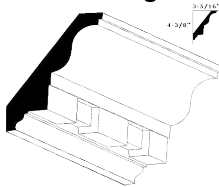

Milano Rope

Inside Corner Molding

ITEM

SC4 3/4"W 3/4"W x 96"L x 5/32"T NA

SC4-6' 3/4"W 3/4"W x 72"L x 5/32"T

Base Molding

ITEM

BM4-1/2" Base Molding - 4-1/2"H x 5/8"T x 96"L NA

Crown Molding

ITEM

CM96E-4 Crown Molding - 96"L x 4"H NA

Crown Molding

ITEM

CM96 96"L x 2-1/2"H - SOLID

Crown Molding

ITEM

CM96C-4 96"L x 4"H (w/ Rope insert)

Crown Molding

ITEM

CM96D-4 96"L x 4"H - (w/ Dentil insert) NA

Plate Rail Molding

ITEM

GR48 Plate Rail Molding - 48"L x 2-1/8"H

Milano Rope