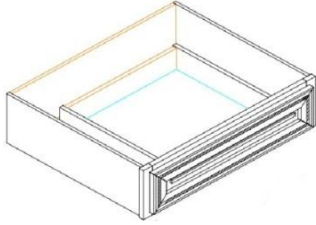

Milano Rope

Vanity Sink Base Full Height

ITEM

S2421 Vanity Sink Base 24"W x 21"D x 30"H

S3021 Vanity Sink Base 30"W x 21"D x 30"H

S3621 Vanity Sink Base 36"W x 21"D x 30"H

Full Back Panel

ITEM

S2421-34-1/2 24"W x 21"D x 34-1/2"H - 2 Doors

S3021-34-1/2 30"W x 21"D x 34-1/2"H - 2 Doors

S3621-34-1/2 36"W x 21"D x 34-1/2"H - 2 Doors

Full Back Panel

Vanity Combo

Vanity 3 Drawer Base

ITEM

SVSB4221BD Vanity Combo 42"W x 21"D x 30"H

2 Doors - 2 Drawers on Top

False Front Drawer in Center

Vanity 3 Drawer Base Full Height

ITEM

SVB1221 12"W x 21"D x 30"H

SVB1521 15"W x 21"D x 30"H

SVB1821 18"W x 21"D x 30"H

ITEM

SVB1221-34-1/2 12"W x 21"D x 34-1/2"H

SVB1521-34-1/2 15"W x 21"D x 30"H

SVB1821-34-1/2 18"W x 21"D x 30"H

Milano Rope

Single Desk Cabinet Drawer

ITEM

SVB1221 30"W x 21"D x 7"H

Bead Board Panel