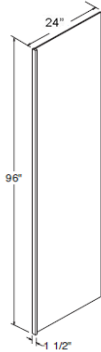

Full Back Panel

Vanity Combo

Vanity 3 Drawer Base

ITEM

SVSB4221BD	Vanity Combo 42"W x 21"D x 30"H
2 Doors - 2 Drawers on Top	
False Front Drawer in Center	

ITEM

SVB1221	12"W x 21"D x 30"H	NA
SVB1521	15"W x 21"D x 30"H	NA
SVB1821	18"W x 21"D x 30"H	NA

Vanity 3 Drawer Base Full Height

ITEM

SVB1221-34-1/2	12"W x 21"D x 34-1/2"H
SVB1521-34-1/2	15"W x 21"D x 30"H
SVB1821-34-1/2	18"W x 21"D x 30"H

Georgia

Single Desk Cabinet Drawer

ITEM

SVB1221 30"W x 21"D x 7"H

Bead Board Panel

ITEM

SVB1221 48"W x 34-1/2"H x 1/4"T (1 side finished)

ITEM

FBP489614(1) 48"W x 96"H x 1/4"T

Back Panel 4' X 8' 1/8 thick

1 side finished - Vertical grain

Dishwasher End Panel w/3" stile 34 1/2" High 24" Deep

ITEM

DWR33412-SOLID

24"W x 34-1/2"H 3"W Stile

Can be used for Left or Right application

Refrigerator End Panel

ITEM

REP2484 24"W x 84"H

REP2496 24"W x 96"H