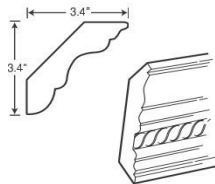

ITEM

SC1-3	3/4" W x 96" L x 1/4" T - 1 side bull nose	NA
SC1-3-6'	3/4" W x 72" L x 1/4" T - 1 side bull nose	

Outside Corner Molding

ITEM

SC5	3/4" W 3/4" W x 96" L x 1/4" T	NA
SC5-6'	3/4" W 3/4" W x 72" L x 1/4" T	

Georgia

Inside Corner Molding

ITEM

SC4 3/4"W 3/4"W x 96"L x 5/32"T NA

SC4-6' 3/4"W 3/4"W x 72"L x 5/32"T

Base Molding

ITEM

BM4-1/2" Base Molding - 4-1/2"H x 5/8"T x 96"L NA

Crown Molding

ITEM

CM96E-4 Crown Molding - 96"L x 4"H NA

Crown Molding

ITEM

CM96 96"L x 2-1/2"H - SOLID

Crown Molding

ITEM

CM96C-4 96"L x 4"H (w/ Rope insert)

Crown Molding

ITEM

CM96D-4 96"L x 4"H - (w/ Dentil insert)

Plate Rail Molding

ITEM

GR48 Plate Rail Molding - 48"L x 2-1/8"H NA

Georgia