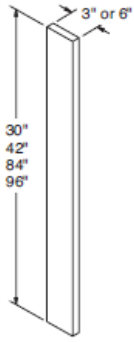

Base Filler

ITEM

BF3-SOLID	3/4 Base Filler Wall Filler - 3" x 30" x 3/4"T - SOLID	
BF6-SOLID	3/4 Base Filler Wall Filler - 3" x 36" x 3/4"T - SOLID	

Georgia

Fillers 3" & 6" Wide

ITEM

WF3-SOLID 3/4	Wall Filler - 3" x 30" x 3/4" T - SOLID
WF336-SOLID 3/4	Wall Filler - 3" x 36" x 3/4" T - SOLID
WF342-SOLID 3/4	Wall Filler - 3" x 42" x 3/4" T - SOLID
WF6-SOLID 3/4	Wall Filler - 6" x 30" x 3/4" T - SOLID
WF642-SOLID 3/4	Wall Filler - 6" x 42" x 3/4" T - SOLID
WF384-SOLID 3/4	Wall Filler - 3" x 84" x 3/4" T - SOLID
WF396-SOLID 3/4	Wall Filler - 3" x 96" x 3/4" T - SOLID
WF696-SOLID 3/4	Wall Filler - 6" x 96" x 3/4" T - SOLID

Light Rail Molding

ITEM

LRM8	96" L x 1-1/2" W x 1" T
------	-------------------------

Traditional Light Rail Molding

ITEM

TLRM8	96" L x 2-1/4" W x 1-1/2" T
-------	-----------------------------

Scribe Molding

ITEM

SC1-3	3/4" W x 96" L x 1/4" T - 1 side bull nose	NA
SC1-3-6'	3/4" W x 72" L x 1/4" T - 1 side bull nose	

Outside Corner Molding

ITEM

SC5	3/4" W 3/4" W x 96" L x 1/4" T	NA
SC5-6'	3/4" W 3/4" W x 72" L x 1/4" T	