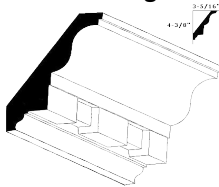

Georgia

Inside Corner Molding

ITEM

SC4 3/4"W 3/4"W x 96"L x 5/32"T NA

SC4-6' 3/4"W 3/4"W x 72"L x 5/32"T

Base Molding

ITEM

BM4-1/2" Base Molding - 4-1/2"H x 5/8"T x 96"L NA

Crown Molding

ITEM

CM96E-4 Crown Molding - 96"L x 4"H NA

Crown Molding

ITEM

CM96 96"L x 2-1/2"H - SOLID

Crown Molding

ITEM

CM96C-4 96"L x 4"H (w/ Rope insert)

Crown Molding

ITEM

CM96D-4 96"L x 4"H - (w/ Dentil insert)

Plate Rail Molding

ITEM

GR48 Plate Rail Molding - 48"L x 2-1/8"H NA

Georgia