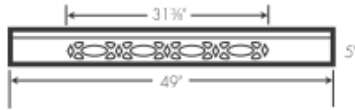

Georgia

Country Valance

ITEM

CTVAL36	Country Valance - 36"	NA
CTVAL48	Country Valance - 48"	NA

Valance

ITEM

VA48-SOLID	Valance - 48" - SOLID