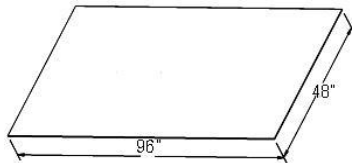

Full Back Panel

Vanity Combo

Vanity 3 Drawer Base

ITEM

SVSB4221BD	Vanity Combo 42"W x 21"D x 30"H
2 Doors - 2 Drawers on Top	
False Front Drawer in Center	

ITEM

SVB1221	12"W x 21"D x 30"H	NA
SVB1521	15"W x 21"D x 30"H	NA
SVB1821	18"W x 21"D x 30"H	NA

Vanity 3 Drawer Base Full Height

ITEM

SVB1221-34-1/2	12"W x 21"D x 34-1/2"H
SVB1521-34-1/2	15"W x 21"D x 30"H
SVB1821-34-1/2	18"W x 21"D x 30"H

Georgia

Single Desk Cabinet Drawer

ITEM

SVB1221 30"W x 21"D x 7"H

Bead Board Panel

ITEM

SVB1221 48"W x 34-1/2"H x 1/4"T (1 side finished)

ITEM

FBP489614(1) 48"W x 96"H x 1/4"T

Back Panel 4' X 8' 1/8 thick

1 side finished - Vertical grain

Dishwasher End Panel w/3" stile 34 1/2" High 24" Deep

ITEM

DWR33412-SOLID

24"W x 34-1/2"H 3"W Stile

Can be used for Left or Right application

Refrigerator End Panel

ITEM

REP2484 24"W x 84"H

REP2496 24"W x 96"H