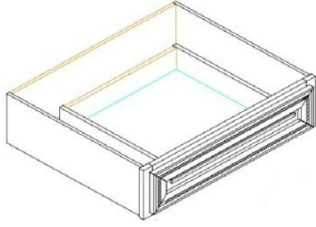

Georgia

Vanity Sink Base Full Height

ITEM

S2421	Vanity Sink Base 24"W x 21"D x 30"H	NA
S3021	Vanity Sink Base 30"W x 21"D x 30"H	NA
S3621	Vanity Sink Base 36"W x 21"D x 30"H	NA

Full Back Panel

ITEM

S2421-34-1/2	24"W x 21"D x 34-1/2"H - 2 Doors
S3021-34-1/2	30"W x 21"D x 34-1/2"H - 2 Doors
S3621-34-1/2	36"W x 21"D x 34-1/2"H - 2 Doors

Full Back Panel

Vanity Combo

Vanity 3 Drawer Base

ITEM

SVSB4221BD	Vanity Combo 42"W x 21"D x 30"H
2 Doors - 2 Drawers on Top	
False Front Drawer in Center	

ITEM

SVB1221	12"W x 21"D x 30"H	NA
SVB1521	15"W x 21"D x 30"H	NA
SVB1821	18"W x 21"D x 30"H	NA

Vanity 3 Drawer Base Full Height

ITEM

SVB1221-34-1/2	12"W x 21"D x 34-1/2"H
SVB1521-34-1/2	15"W x 21"D x 30"H
SVB1821-34-1/2	18"W x 21"D x 30"H

Georgia

Single Desk Cabinet Drawer

ITEM

SVB1221 30"W x 21"D x 7"H

Bead Board Panel

ITEM

SVB1221 48"W x 34-1/2"H x 1/4"T (1 side finished)

ITEM

FBP489614(1) 48"W x 96"H x 1/4"T

Back Panel 4' X 8' 1/8 thick

1 side finished - Vertical grain

Dishwasher End Panel w/3" stile 34 1/2" High 24" Deep