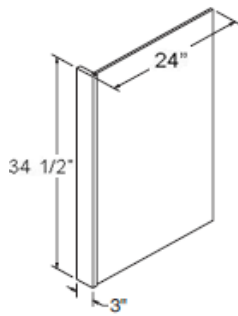

Vanity 3 Drawer Base Full Height

ITEM

SVB1221-34-1/2	12"W x 21"D x 34-1/2"H
SVB1521-34-1/2	15"W x 21"D x 30"H
SVB1821-34-1/2	18"W x 21"D x 30"H

Georgia

Single Desk Cabinet Drawer

ITEM

SVB1221 30"W x 21"D x 7"H

Bead Board Panel

ITEM

SVB1221 48"W x 34-1/2"H x 1/4"T (1 side finished)

ITEM

FBP489614(1) 48"W x 96"H x 1/4"T

Back Panel 4' X 8' 1/8 thick

1 side finished - Vertical grain

Dishwasher End Panel w/3" stile 34 1/2" High 24" Deep

ITEM

DWR33412-SOLID

24"W x 34-1/2"H 3"W Stile

Can be used for Left or Right application

Refrigerator End Panel

ITEM

REP2484 24"W x 84"H

REP2496 24"W x 96"H