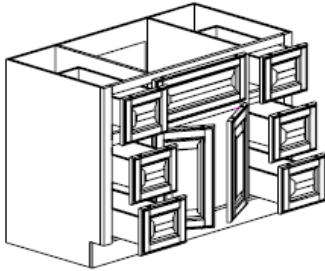

COFFEE

VANITY BASE CABINET- 2 DOOR, 2 DRAWER, 1 DUMMY DRAWER

Item	W" X D" X H"
FA3621DL	36 x 21 x 33

VANITY BASE CABINET- 2 DOOR, 2 DRAWER, 1 DUMMY DRAWER

Item	W" X D" X H"
FA3621DR	36 x 21 x 33

VANITY BASE CABINET- 2 DOOR, 6 DRAWER, 1 DUMMY DRAWER