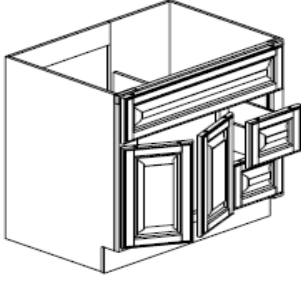

COFFEE

VANITY BASE CABINET- 2 DOOR, 2 DRAWER, 1 DUMMY DRAWER

Item	W" X D" X H"
FA3621DL	36 x 21 x 33

VANITY BASE CABINET- 2 DOOR, 2 DRAWER, 1 DUMMY DRAWER