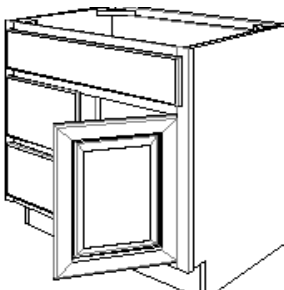

VANITY BASE CABINET- RIGHT DOOR - 1 DOOR, 2 DRAWER, 1 DUMMY DRAWER

Item	W" X D" X H"
FA3021DR	30 x 21 x 33