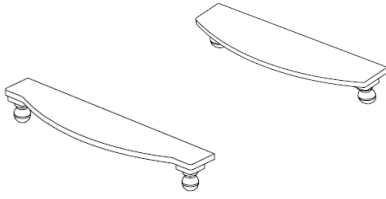

COFFEE

CURVED BALL FOOT LEG

Item	W" X D" X H"
*24	24 x 7 x 4 1/2
*30	30 x 7 x 4 1/2