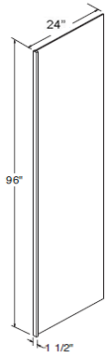

Refrigerator End Panel

ITEM

REP2484 24"W x 84"H

REP2496 24"W x 96"H

REP2484(3)-SOLID 24"W x 84"H 3"W Stile

REP2496(3)-SOLID 24"W x 96"H 3"W Stile

Can be used for Left or Right application