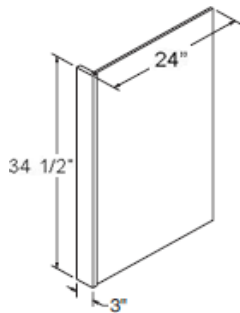

**Vanity 3 Drawer Base Full Height**

**ITEM**

**SVB1221-34-1/2** 12"W x 21"D x 34-1/2"H

**SVB1521-34-1/2** 15"W x 21"D x 30"H

**SVB1821-34-1/2** 18"W x 21"D x 30"H

## Bead Board Panel

ITEM

SVB1221 48"W x 34-1/2"H x 1/4"T (1 side finished)

NA

ITEM

FBP489614(1) 48"W x 96"H x 1/4"T

## Back Panel 4' X 8' 1/8 thick

1 side finished - Vertical grain

## Dishwasher End Panel w/3" stile 34 1/2" High 24" Deep

ITEM

DWR33412-SOLID

24"W x 34-1/2"H 3"W Stile

Can be used for Left or Right application