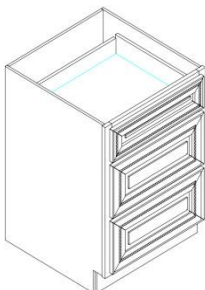

# Boston

**Vanity Sink Base Full Height**

**ITEM**

**S2421** Vanity Sink Base 24"W x 21"D x 30"H

**S3021** Vanity Sink Base 30"W x 21"D x 30"H

**S3621** Vanity Sink Base 36"W x 21"D x 30"H

**Full Back Panel**

**ITEM**

**S2421-34-1/2** 24"W x 21"D x 34-1/2"H - 2 Doors

**S3021-34-1/2** 30"W x 21"D x 34-1/2"H - 2 Doors

**S3621-34-1/2** 36"W x 21"D x 34-1/2"H - 2 Doors

**Full Back Panel**

**Vanity Combo**

**Vanity 3 Drawer Base**

**ITEM**

**SVSB4221BD** Vanity Combo 42"W x 21"D x 30"H

**2 Doors - 2 Drawers on Top**

**False Front Drawer in Center**

**ITEM**

**SVB1221** 12"W x 21"D x 30"H

**SVB1521** 15"W x 21"D x 30"H

**SVB1821** 18"W x 21"D x 30"H

**Vanity 3 Drawer Base Full Height**

**ITEM**

**SVB1221-34-1/2** 12"W x 21"D x 34-1/2"H

**SVB1521-34-1/2** 15"W x 21"D x 30"H

**SVB1821-34-1/2** 18"W x 21"D x 30"H