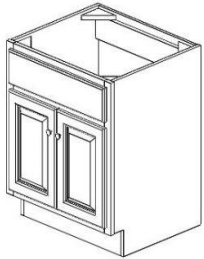

# Boston

**Vanity Sink Base Full Height**

**ITEM**

**S2421** Vanity Sink Base 24"W x 21"D x 30"H

**S3021** Vanity Sink Base 30"W x 21"D x 30"H

**S3621** Vanity Sink Base 36"W x 21"D x 30"H

**Full Back Panel**

**ITEM**

**S2421-34-1/2** 24"W x 21"D x 34-1/2"H - 2 Doors

**S3021-34-1/2** 30"W x 21"D x 34-1/2"H - 2 Doors

**S3621-34-1/2** 36"W x 21"D x 34-1/2"H - 2 Doors

**Full Back Panel**

**Vanity Combo**

**Vanity 3 Drawer Base**

**ITEM**

**SVSB4221BD** Vanity Combo 42"W x 21"D x 30"H

**2 Doors - 2 Drawers on Top**

**False Front Drawer in Center**

**ITEM**

**SVB1221** 12"W x 21"D x 30"H

**SVB1521** 15"W x 21"D x 30"H

**SVB1821** 18"W x 21"D x 30"H

**Vanity 3 Drawer Base Full Height**

**ITEM**

**SVB1221-34-1/2** 12"W x 21"D x 34-1/2"H

**SVB1521-34-1/2** 15"W x 21"D x 30"H

**SVB1821-34-1/2** 18"W x 21"D x 30"H