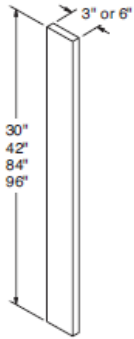

Boston

Fillers 3" & 6" Wide

ITEM

WF3-SOLID 3/4	Wall Filler - 3" x 30" x 3/4"T - SOLID	
WF336-SOLID 3/4	Wall Filler - 3" x 36" x 3/4"T - SOLID	
WF342-SOLID 3/4	Wall Filler - 3" x 42" x 3/4"T - SOLID	
WF6-SOLID 3/4	Wall Filler - 6" x 30" x 3/4"T - SOLID	
WF642-SOLID 3/4	Wall Filler - 6" x 42" x 3/4"T - SOLID	NA
WF384-SOLID 3/4	Wall Filler - 3" x 84" x 3/4"T - SOLID	
WF396-SOLID 3/4	Wall Filler - 3" x 96" x 3/4"T - SOLID	
WF696-SOLID 3/4	Wall Filler - 6" x 96" x 3/4"T - SOLID