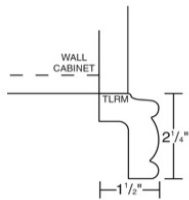

Traditional Light Rail Molding

ITEM

TLRM8	96"L x 2-1/4"W x 1-1/2"T	NA