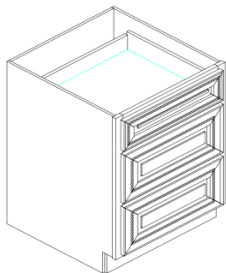

# Boston

**Vanity Sink Base Full Height**

**ITEM**

**S2421** Vanity Sink Base 24"W x 21"D x 30"H

**S3021** Vanity Sink Base 30"W x 21"D x 30"H

**S3621** Vanity Sink Base 36"W x 21"D x 30"H

**Full Back Panel**

**ITEM**

**S2421-34-1/2** 24"W x 21"D x 34-1/2"H - 2 Doors

**S3021-34-1/2** 30"W x 21"D x 34-1/2"H - 2 Doors

**S3621-34-1/2** 36"W x 21"D x 34-1/2"H - 2 Doors

**Full Back Panel**

**Vanity Combo**

**Vanity 3 Drawer Base**

**ITEM**

**SVSB4221BD** Vanity Combo 42"W x 21"D x 30"H

**2 Doors - 2 Drawers on Top**

**False Front Drawer in Center**

**ITEM**

**SVB1221** 12"W x 21"D x 30"H

**SVB1521** 15"W x 21"D x 30"H

**SVB1821** 18"W x 21"D x 30"H

**Vanity 3 Drawer Base Full Height**

**ITEM**

**SVB1221-34-1/2** 12"W x 21"D x 34-1/2"H

**SVB1521-34-1/2** 15"W x 21"D x 30"H

**SVB1821-34-1/2** 18"W x 21"D x 30"H