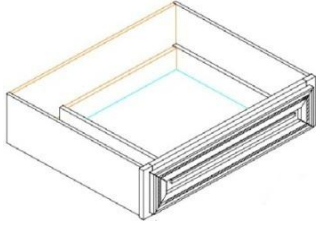

Boston

Single Desk Cabinet Drawer

ITEM

SVB1221 30"W x 21"D x 7"H