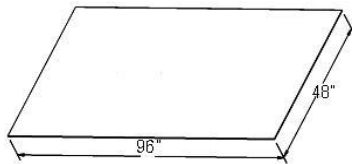

**Vanity 3 Drawer Base Full Height**

**ITEM**

**SVB1221-34-1/2** 12"W x 21"D x 34-1/2"H

**SVB1521-34-1/2** 15"W x 21"D x 30"H

**SVB1821-34-1/2** 18"W x 21"D x 30"H

## Bead Board Panel

ITEM

SVB1221 48"W x 34-1/2"H x 1/4"T (1 side finished)

NA

ITEM

FBP489614(1) 48"W x 96"H x 1/4"T

## Back Panel 4' X 8' 1/8 thick

1 side finished - Vertical grain