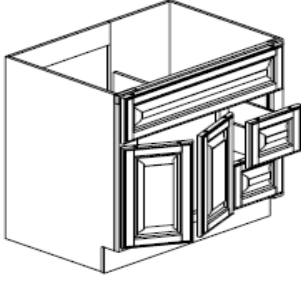

Item	W" X D" X H"
FA3021DL	30 x 21 x 33

VANITY BASE CABINET- RIGHT DOOR - 1 DOOR, 2 DRAWER, 1 DUMMY DRAWER

Item	W" X D" X H"
FA3021DR	30 x 21 x 33

BARCELONA

VANITY BASE CABINET- 2 DOOR, 2 DRAWER, 1 DUMMY DRAWER