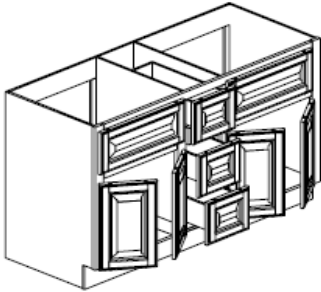

VANITY BASE CABINET- 2 DOOR, 3 DRAWER, 2 DUMMY DRAWER

Item	W" X D" X H"
FA6021DD	60 x 21 x 33