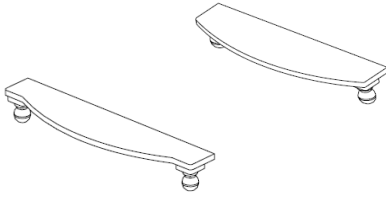

VANITY TALL CABINET- 2 DOOR, 4 SHELF

Item	W" X D" X H"
SVA188124P	18 x 24 x 81

MEDICINE CABINET- 1 DOOR 2 SHELF

Item	W" X D" X H"
WV12336	12 x 6 x 33

BARCELONA

CURVED BALL FOOT LEG

Item	W" X D" X H"
*24	24 x 7 x 4 1/2
*30	30 x 7 x 4 1/2