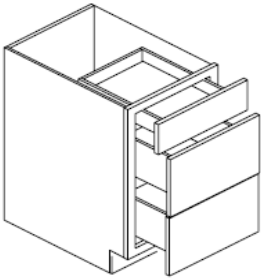

BARCELONA

GRAPE ONLAY

Item	W" X D" X H"
GRPO	20 x 5/8 x 4 1/2

DÉCOR

Item	W" X D" X H"
ASO	6 x 5/8 x 6
RSO	6 x 5/8 x 6

n/a

TALL GRAPE ONLAY

Item	W" X D" X H"
OLC318	3 x 3 x 18
RLC318	3 x 3 x 18

n/a

n/a

EX-LARGE CORBEL

Item	W" X D" X H"
CB34 1/2	6 1/4 x 5 1/4 x 34 1/2

BARCELONA

SINK VANITY- CURVE DOOR FRONT- 2 DOOR

Item	W" X D" X H"
SVA24	24 x 24 x 33

VANITY DRAWER BASE- 3 DRAWER