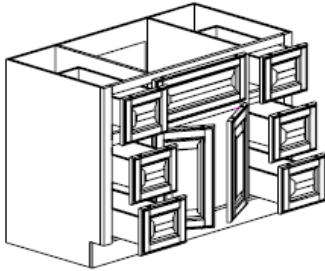

VANITY BASE CABINET- 2 DOOR, 6 DRAWER, 1 DUMMY DRAWER

Item	W" X D" X H"
FA4821D	48 x 21 x 33
FA6021D	60 x 21 x 33