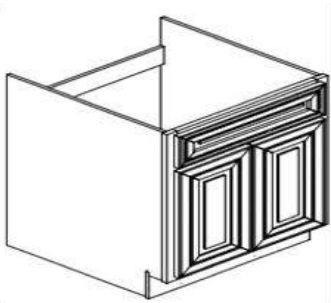

VANITY BASE CABINET- 1 DUMMY DRAWER 2 DOOR

Item	W" X D" X H"
FA3021	30 x 21 x 33