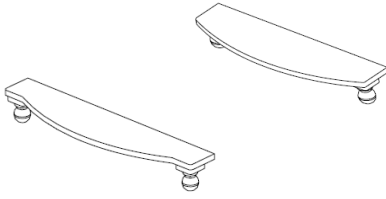

AMERICANA

CURVED BALL FOOT LEG

Item	W" X D" X H"
*24	24 x 7 x 4 1/2
*30	30 x 7 x 4 1/2