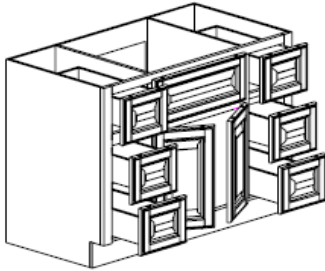

AMERICANA

VANITY BASE CABINET- 2 DOOR, 2 DRAWER, 1 DUMMY DRAWER

Item	W" X D" X H"
FA3621DL	36 x 21 x 33

VANITY BASE CABINET- 2 DOOR, 2 DRAWER, 1 DUMMY DRAWER

Item	W" X D" X H"
FA3621DR	36 x 21 x 33

VANITY BASE CABINET- 2 DOOR, 6 DRAWER, 1 DUMMY DRAWER