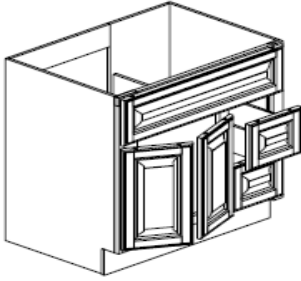

AMERICANA

VANITY BASE CABINET- 2 DOOR, 2 DRAWER, 1 DUMMY DRAWER

Item	W" X D" X H"
FA3621DL	36 x 21 x 33

VANITY BASE CABINET- 2 DOOR, 2 DRAWER, 1 DUMMY DRAWER